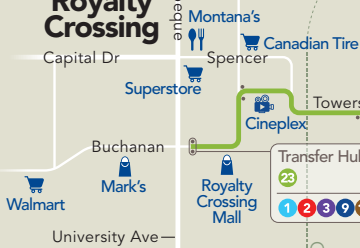

Royalty Crossing

included in this map

23

Downtown
Hillsborough Park
Sherwood
Royalty Crossing Mall

Saturdays only
every 2 hours

• Bus stop