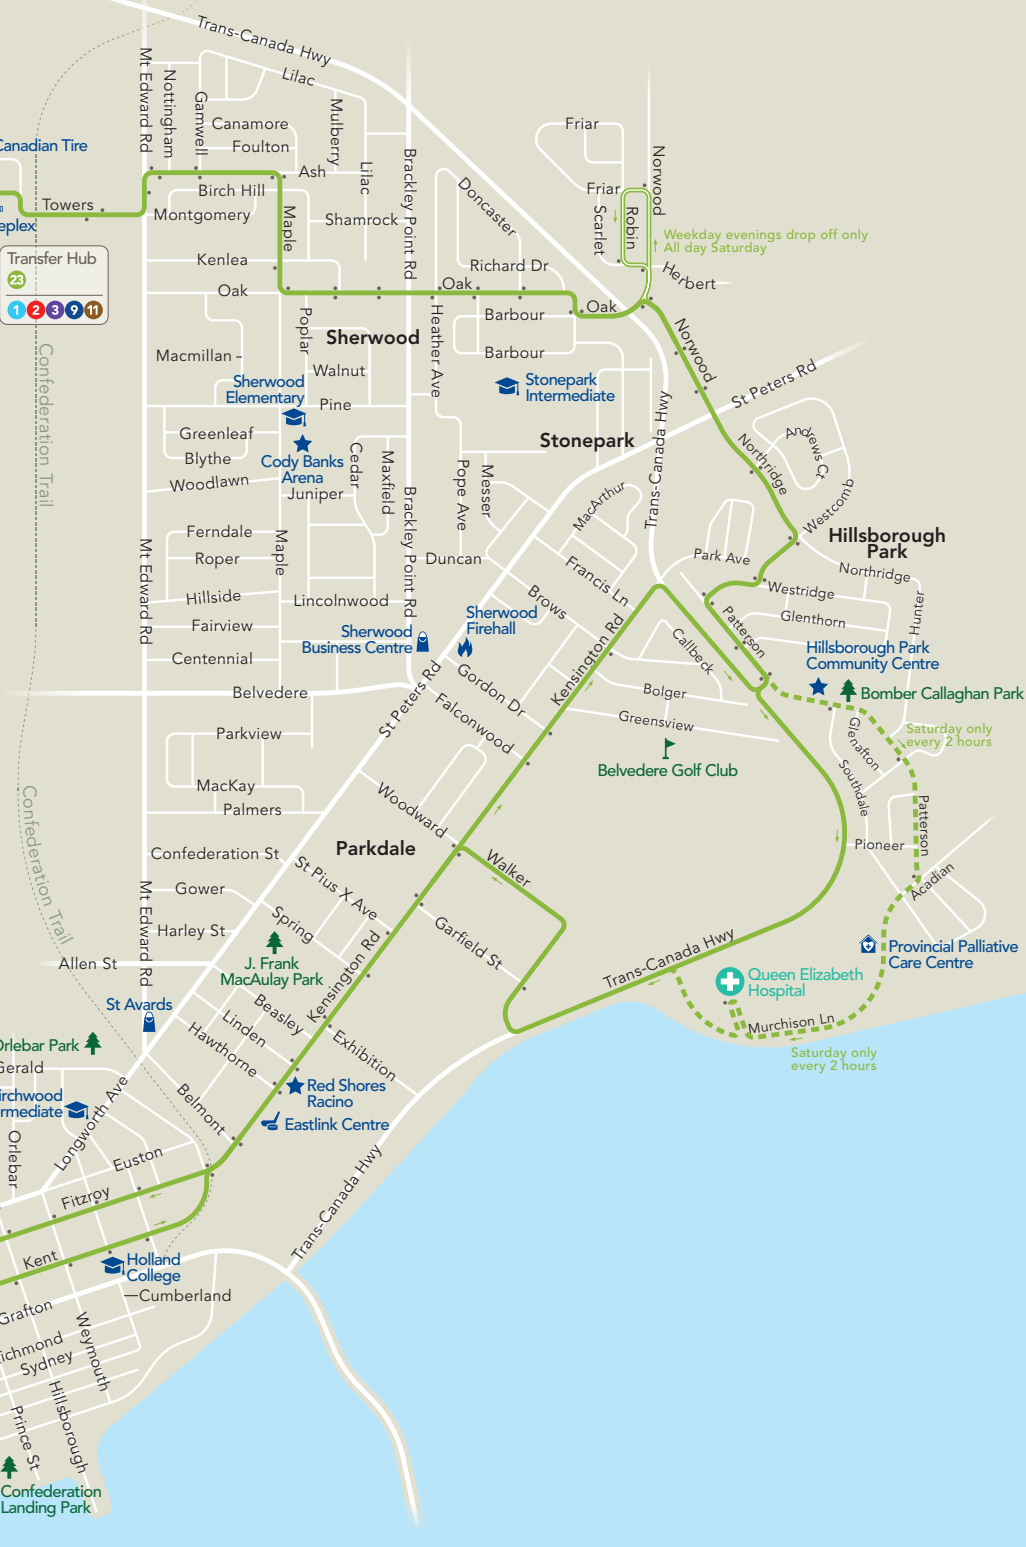

Downtown

Weekday evenings drop off only
All day Saturday

Saturday only
every 2 hours

Saturday only
every 2 hours