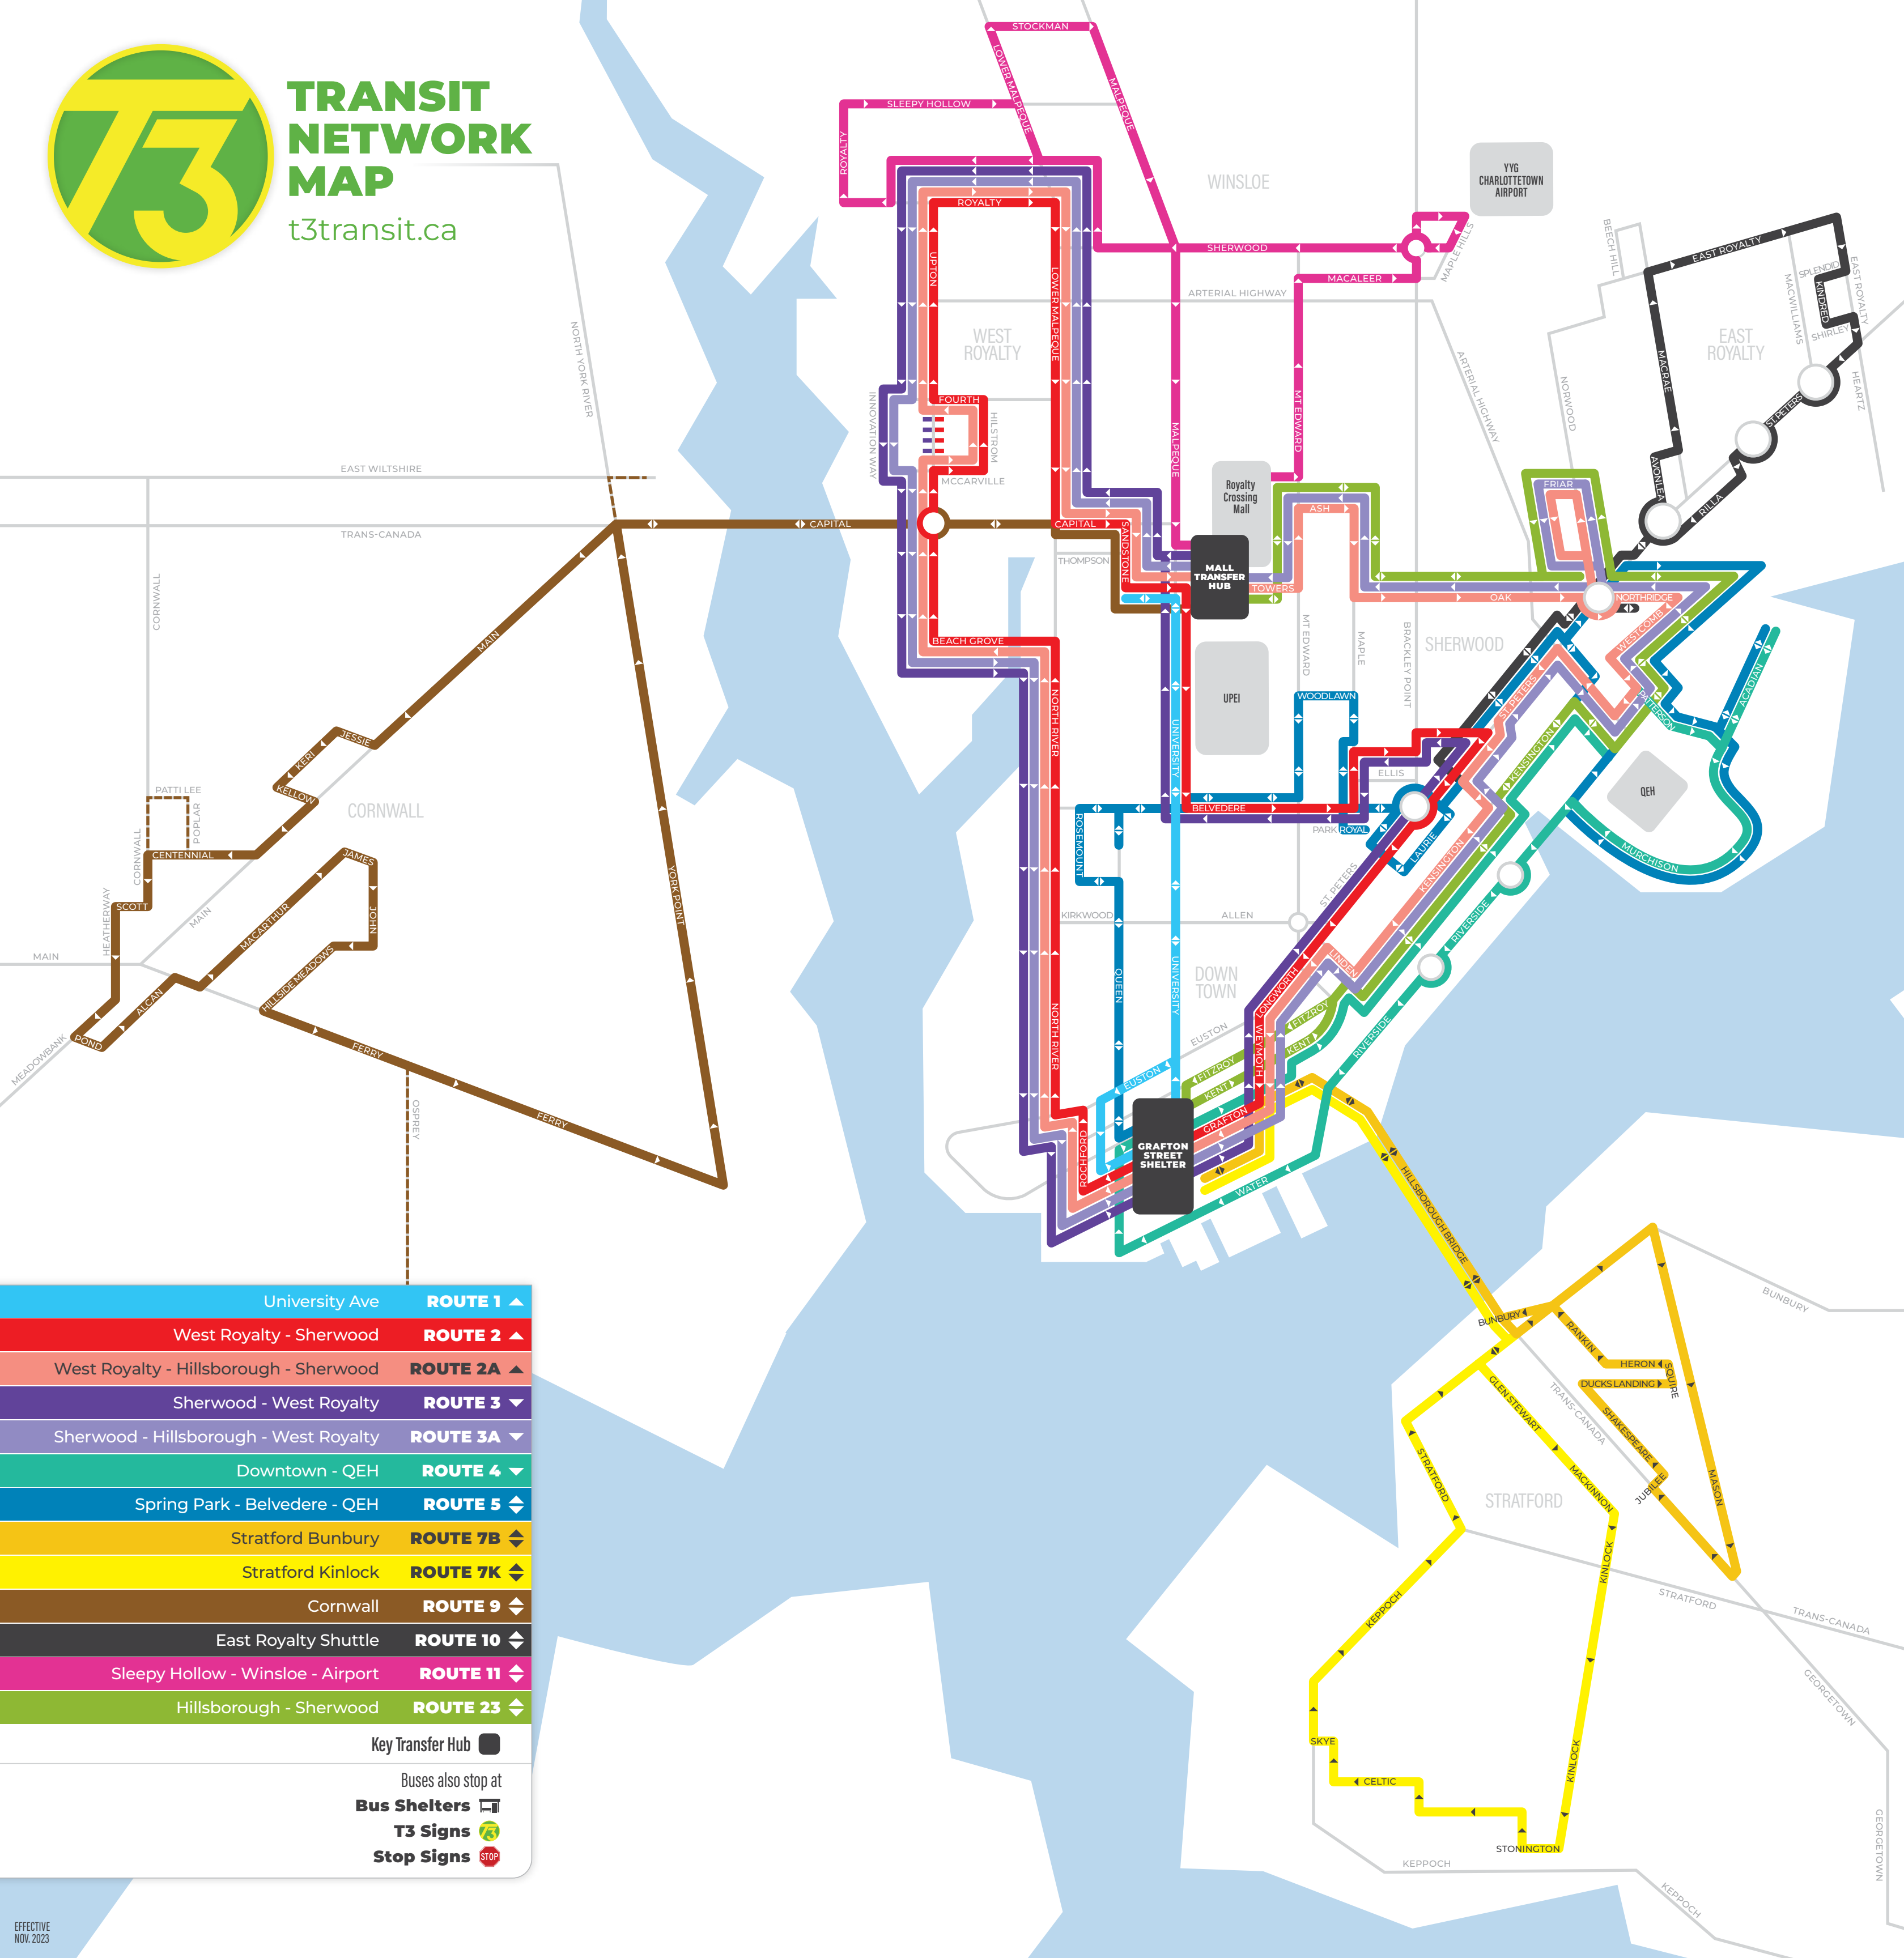

TRANSIT NETWORK MAP

t3transit.ca

University Ave	ROUTE 1 ▲
West Royalty - Sherwood	ROUTE 2 ▲
West Royalty - Hillsborough - Sherwood	ROUTE 2A ▲
Sherwood - West Royalty	ROUTE 3 ▼
Sherwood - Hillsborough - West Royalty	ROUTE 3A ▼
Downtown - QEH	ROUTE 4 ▼
Spring Park - Belvedere - QEH	ROUTE 5 ◆
Stratford Bunbury	ROUTE 7B ◆
Stratford Kinlock	ROUTE 7K ◆
Cornwall	ROUTE 9 ◆
East Royalty Shuttle	ROUTE 10 ◆
Sleepy Hollow - Winsloe - Airport	ROUTE 11 ◆
Hillsborough - Sherwood	ROUTE 23 ◆
Key Transfer Hub	■
Buses also stop at	
Bus Shelters	🚏
T3 Signs	🚦
Stop Signs	🛑