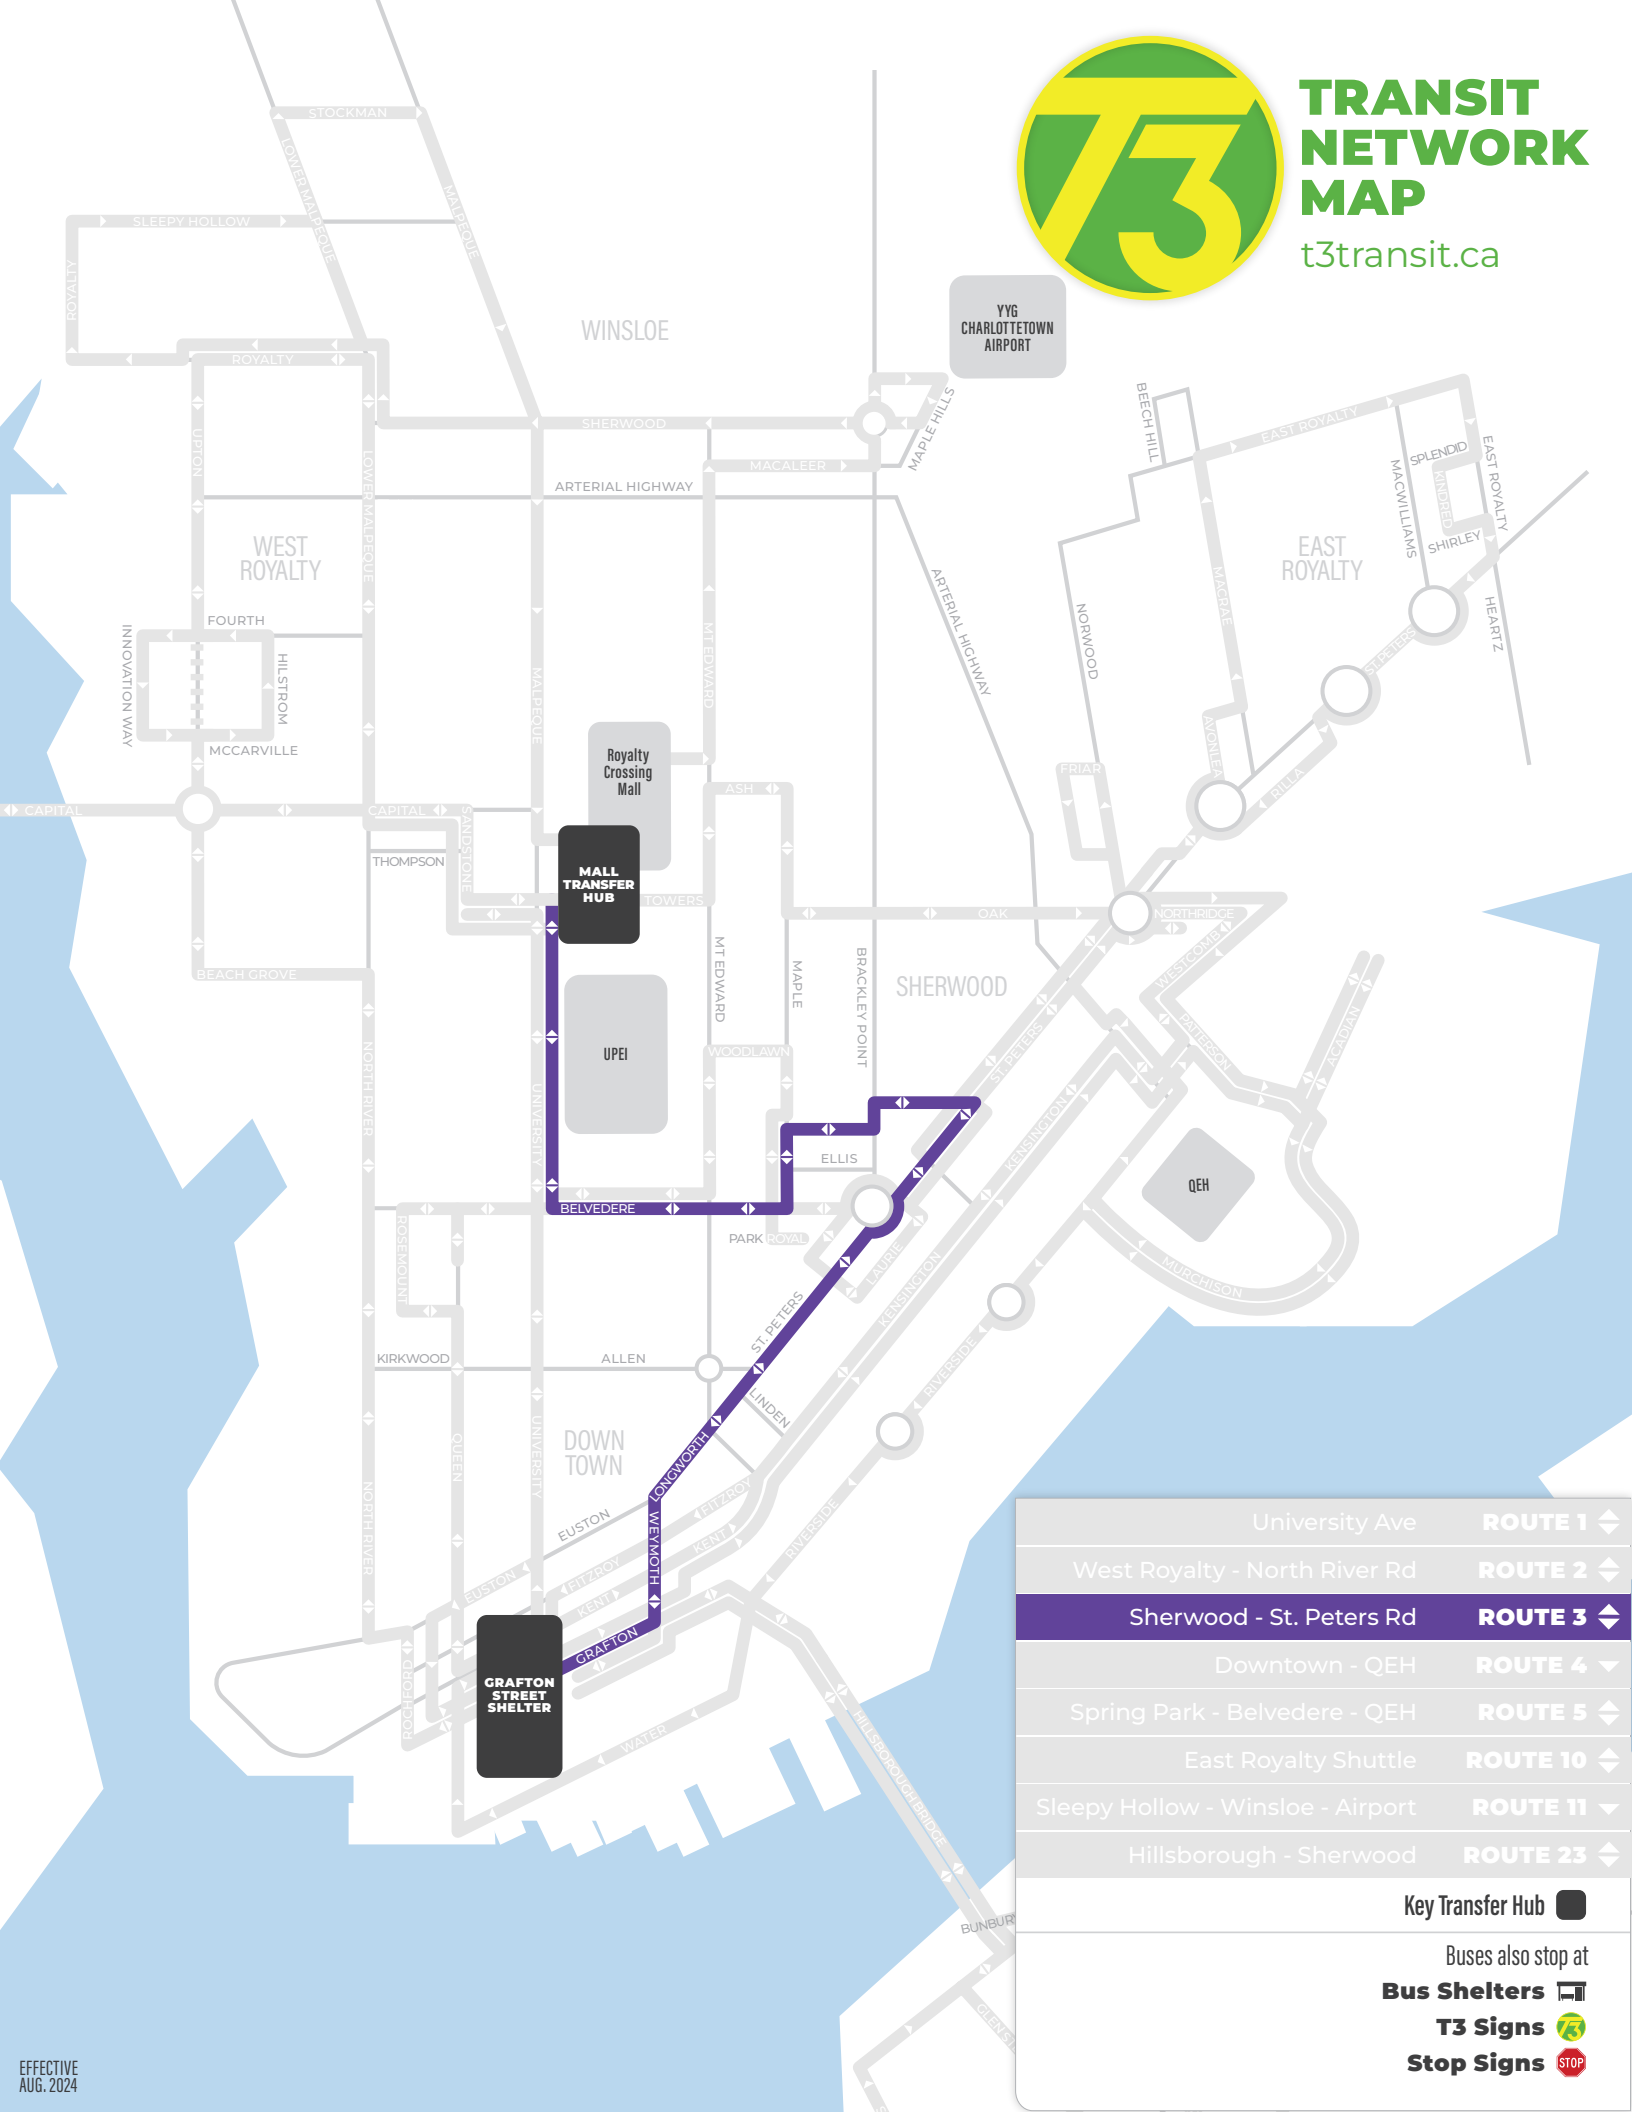

TRANSIT NETWORK MAP

t3transit.ca

University Ave	ROUTE 1 ⬇
West Royalty - North River Rd	ROUTE 2 ⬇
Sherwood - St. Peters Rd	ROUTE 3 ⬆
Downtown - QEH	ROUTE 4 ⬇
Spring Park - Belvedere - QEH	ROUTE 5 ⬆
East Royalty Shuttle	ROUTE 10 ⬆
Sleepy Hollow - Winsloe - Airport	ROUTE 11 ⬇
Hillsborough - Sherwood	ROUTE 23 ⬆
Key Transfer Hub	
Buses also stop at	
Bus Shelters	
T3 Signs	
Stop Signs	