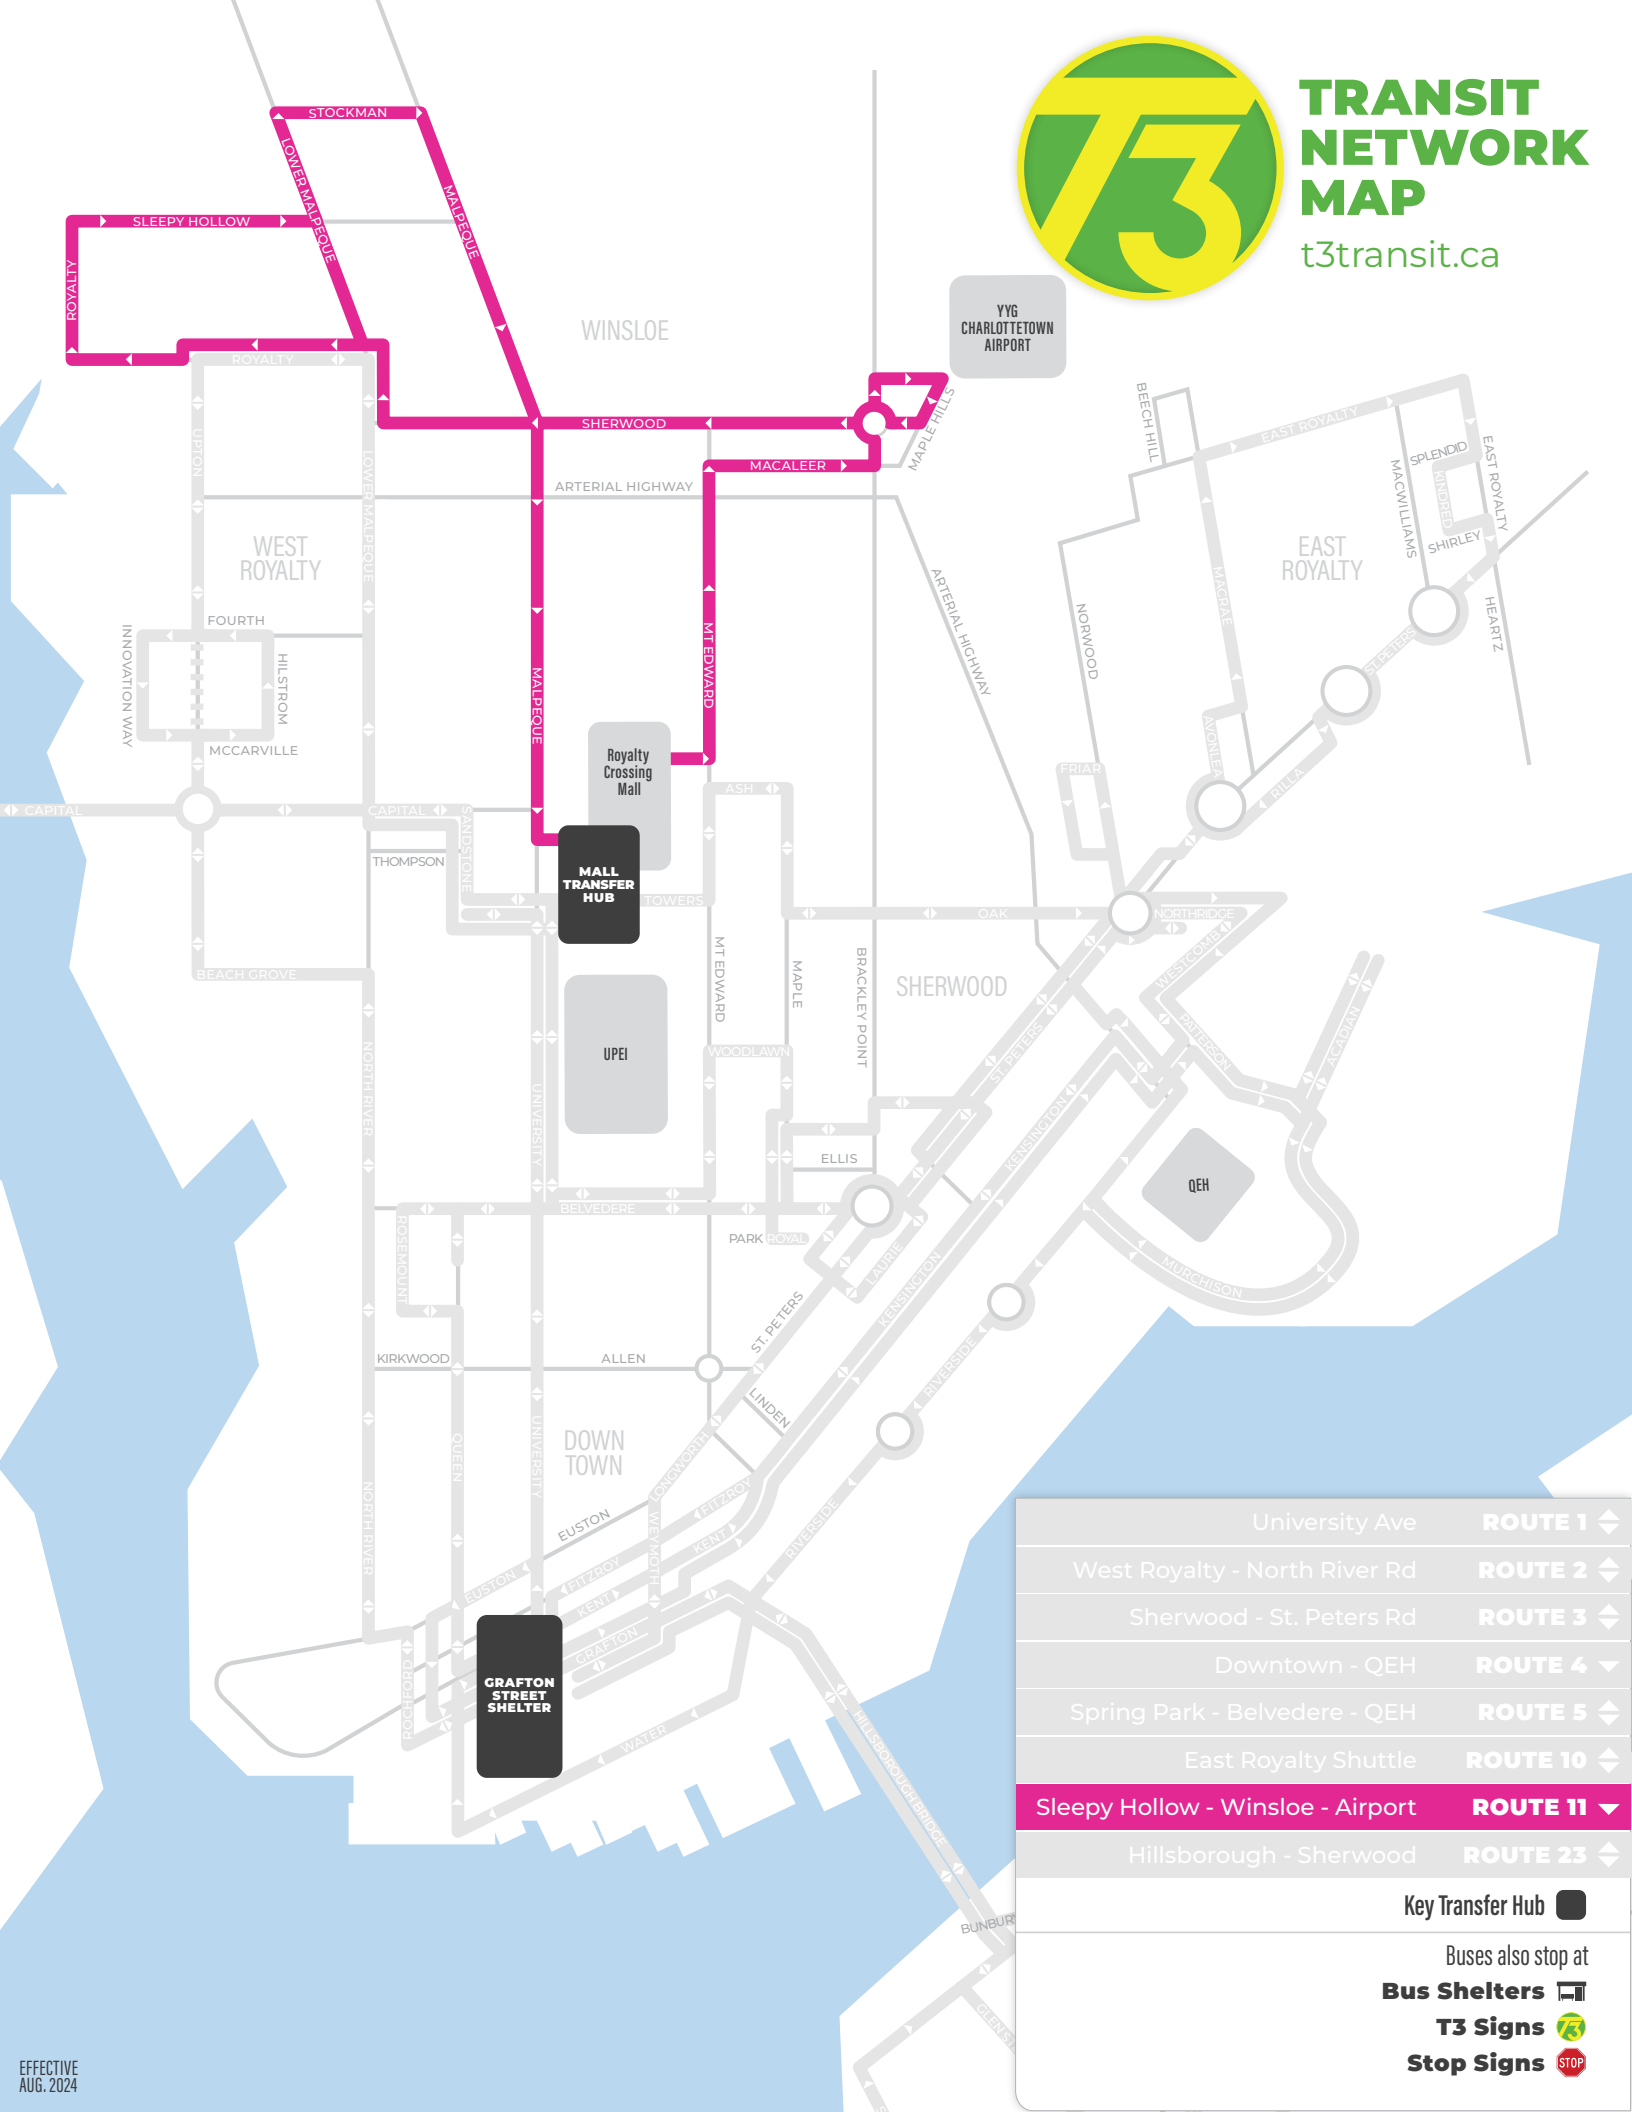

# TRANSIT NETWORK MAP

t3transit.ca

|                                   |                   |
|-----------------------------------|-------------------|
| University Ave                    | <b>ROUTE 1</b> ↕  |
| West Royalty - North River Rd     | <b>ROUTE 2</b> ↕  |
| Sherwood - St. Peters Rd          | <b>ROUTE 3</b> ↕  |
| Downtown - QEH                    | <b>ROUTE 4</b> ▼  |
| Spring Park - Belvedere - QEH     | <b>ROUTE 5</b> ↕  |
| East Royalty Shuttle              | <b>ROUTE 10</b> ↕ |
| Sleepy Hollow - Winsloe - Airport | <b>ROUTE 11</b> ▼ |
| Hillsborough - Sherwood           | <b>ROUTE 23</b> ↕ |
| <b>Key Transfer Hub</b> ■         |                   |
| Buses also stop at                |                   |
| <b>Bus Shelters</b> 🚏             |                   |
| <b>T3 Signs</b> 🟩                 |                   |
| <b>Stop Signs</b> 🛑               |                   |